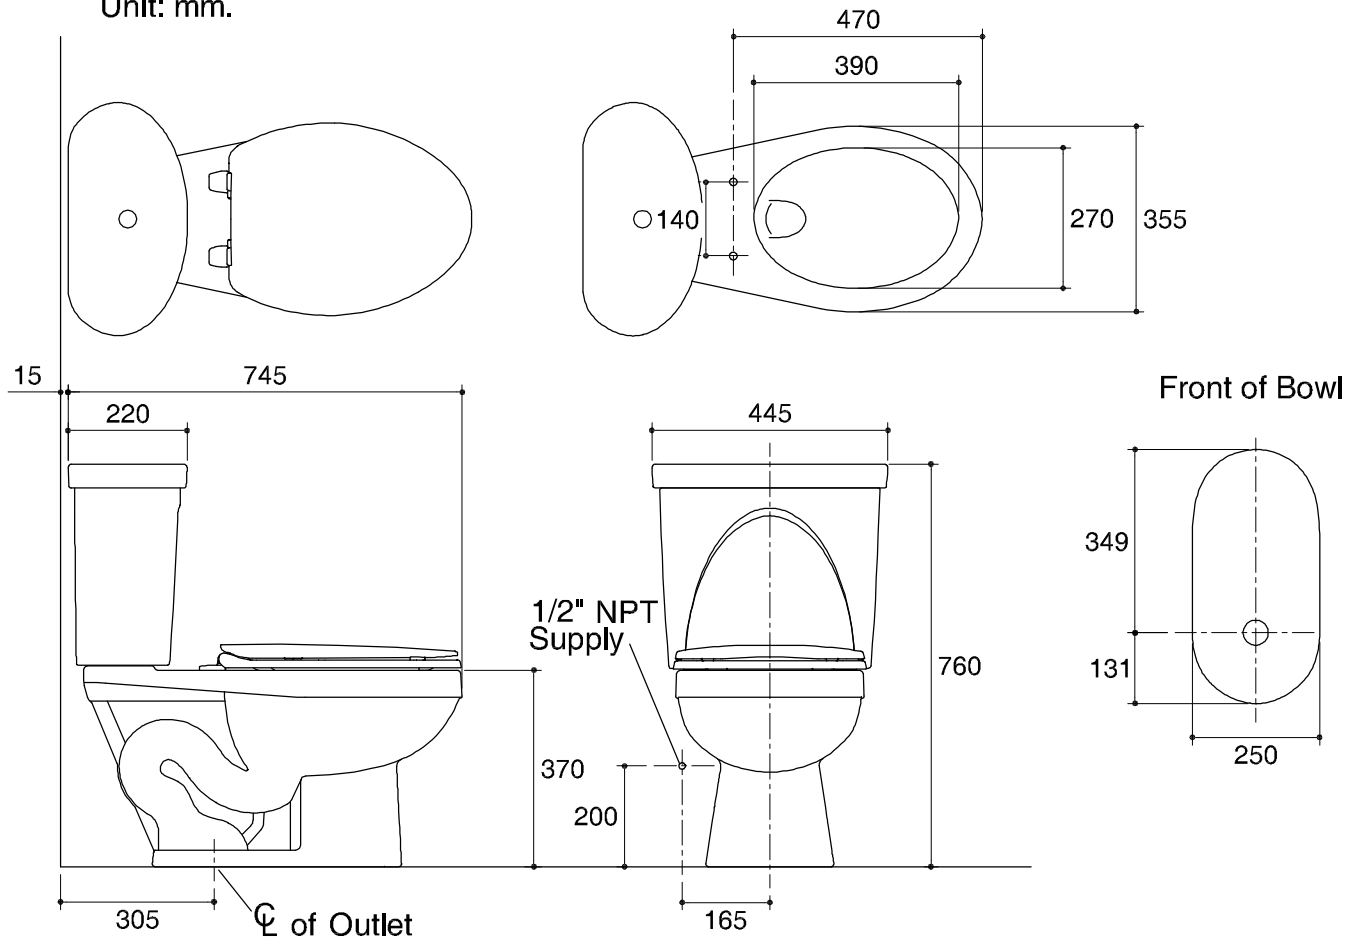

Dimensions are approximate.

Unit: mm.

SKU	K-6359X-S-WK
Name	TRISTAR PLUS
Description	2PC TOILET

KARAT

* The recommended dimension for installation can be adjusted according to user preferences and layout.